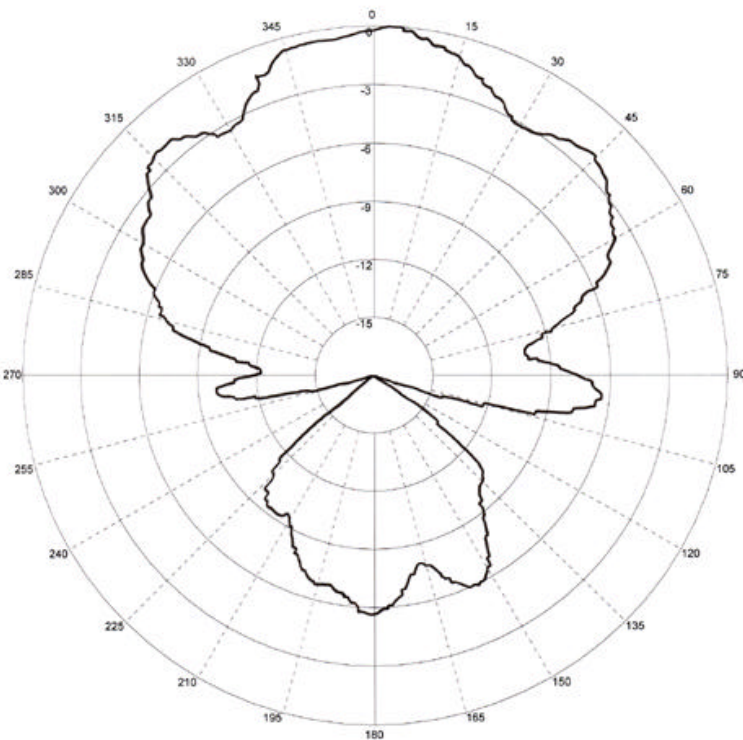

## GPSS GPS covert/window mount Antenna

GPS

Size	34.6 mm x 34.6 mm
Height	12 mm
Fixing Method	Double-sided tape
GPS Frequency	1575 MHz +/- 4MHz
Gain	26 dB
VSWR	< 2.0:1
Cable	RG174; 3m
Connector	SMA plug (other connectors available to order)
Polarisation	Right Hand Circular
Operating Voltage	3-7V DC (fed via coax)
Current	20mA (max)